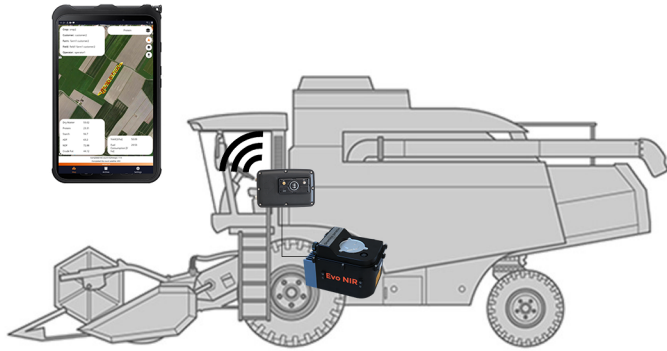

# Unleash the power of data with **Evo NIR** and **FIELD track**

Control quality map in real-time from your mobile

View data from your smartphone, print or share maps and reports through e-mail, Whatsapp, Google Drive etc.

Data are seamlessly uploaded into your Field trace account. Open Field trace to print statistics, compare crops year after year, review performance thanks to many reports available

**New Field trace 2020!**  
More powerful and user friendly

Field Track is the mobile app for in-cab real-time quality mapping. Available for combine, forage harvester and slurry tanker application

all systems are isobus compatible!

## Get the most out of your **EVO NIR**

- Create your field right in the Field track app and see real-time quality mapping from your mobile.
- Wireless solution, free you from the headaches of wires in the cab
- Manage executions and quality map from your smartphone, print or share reports through e-mail, Whatsapp, Google Drive to name but a few...
- Fast and secure data transfer with 4G high-speed modem
- Field trace 2020: new edition! Easy to use and automatically integrated with other software through API