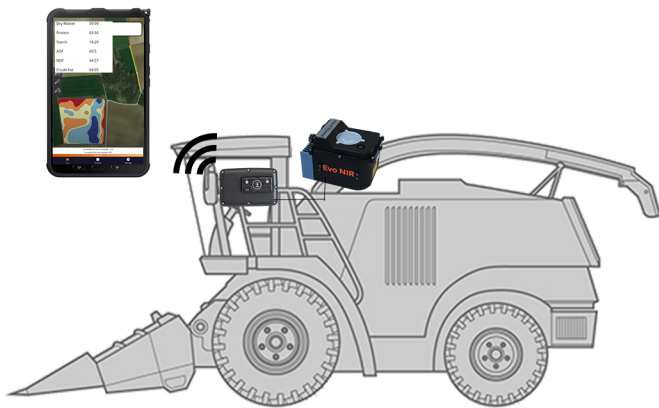

# Unleash the power of data with **Evo NIR** and **FIELD track**

Control quality map in real-time from your mobile

View data from your smartphone, print or share maps and reports through e-mail, Whatsapp, Google Drive etc.

Data are seamlessly uploaded into your Field trace account. Open Field trace to print statistics, compare crops year after year, review performance thanks to many reports available

**New Field trace 2020!**  
More powerful and user friendly

Field Track is the mobile app for in-cab real-time quality mapping. Available for combine, forage harvester and slurry tanker application

all systems are isobus compatible!

## Get the most out of your **EVO NIR**

- Create your field right in the Field track app and see real-time quality mapping from your mobile.
- Wireless solution, free you from the headaches of wires in the cab
- Manage executions and quality map from your smartphone, print or share reports through e-mail, Whatsapp, Google Drive to name but a few...
- Fast and secure data transfer with 4G high-speed modem
- Field trace 2020: new edition! Easy to use and automatically integrated with other software through API